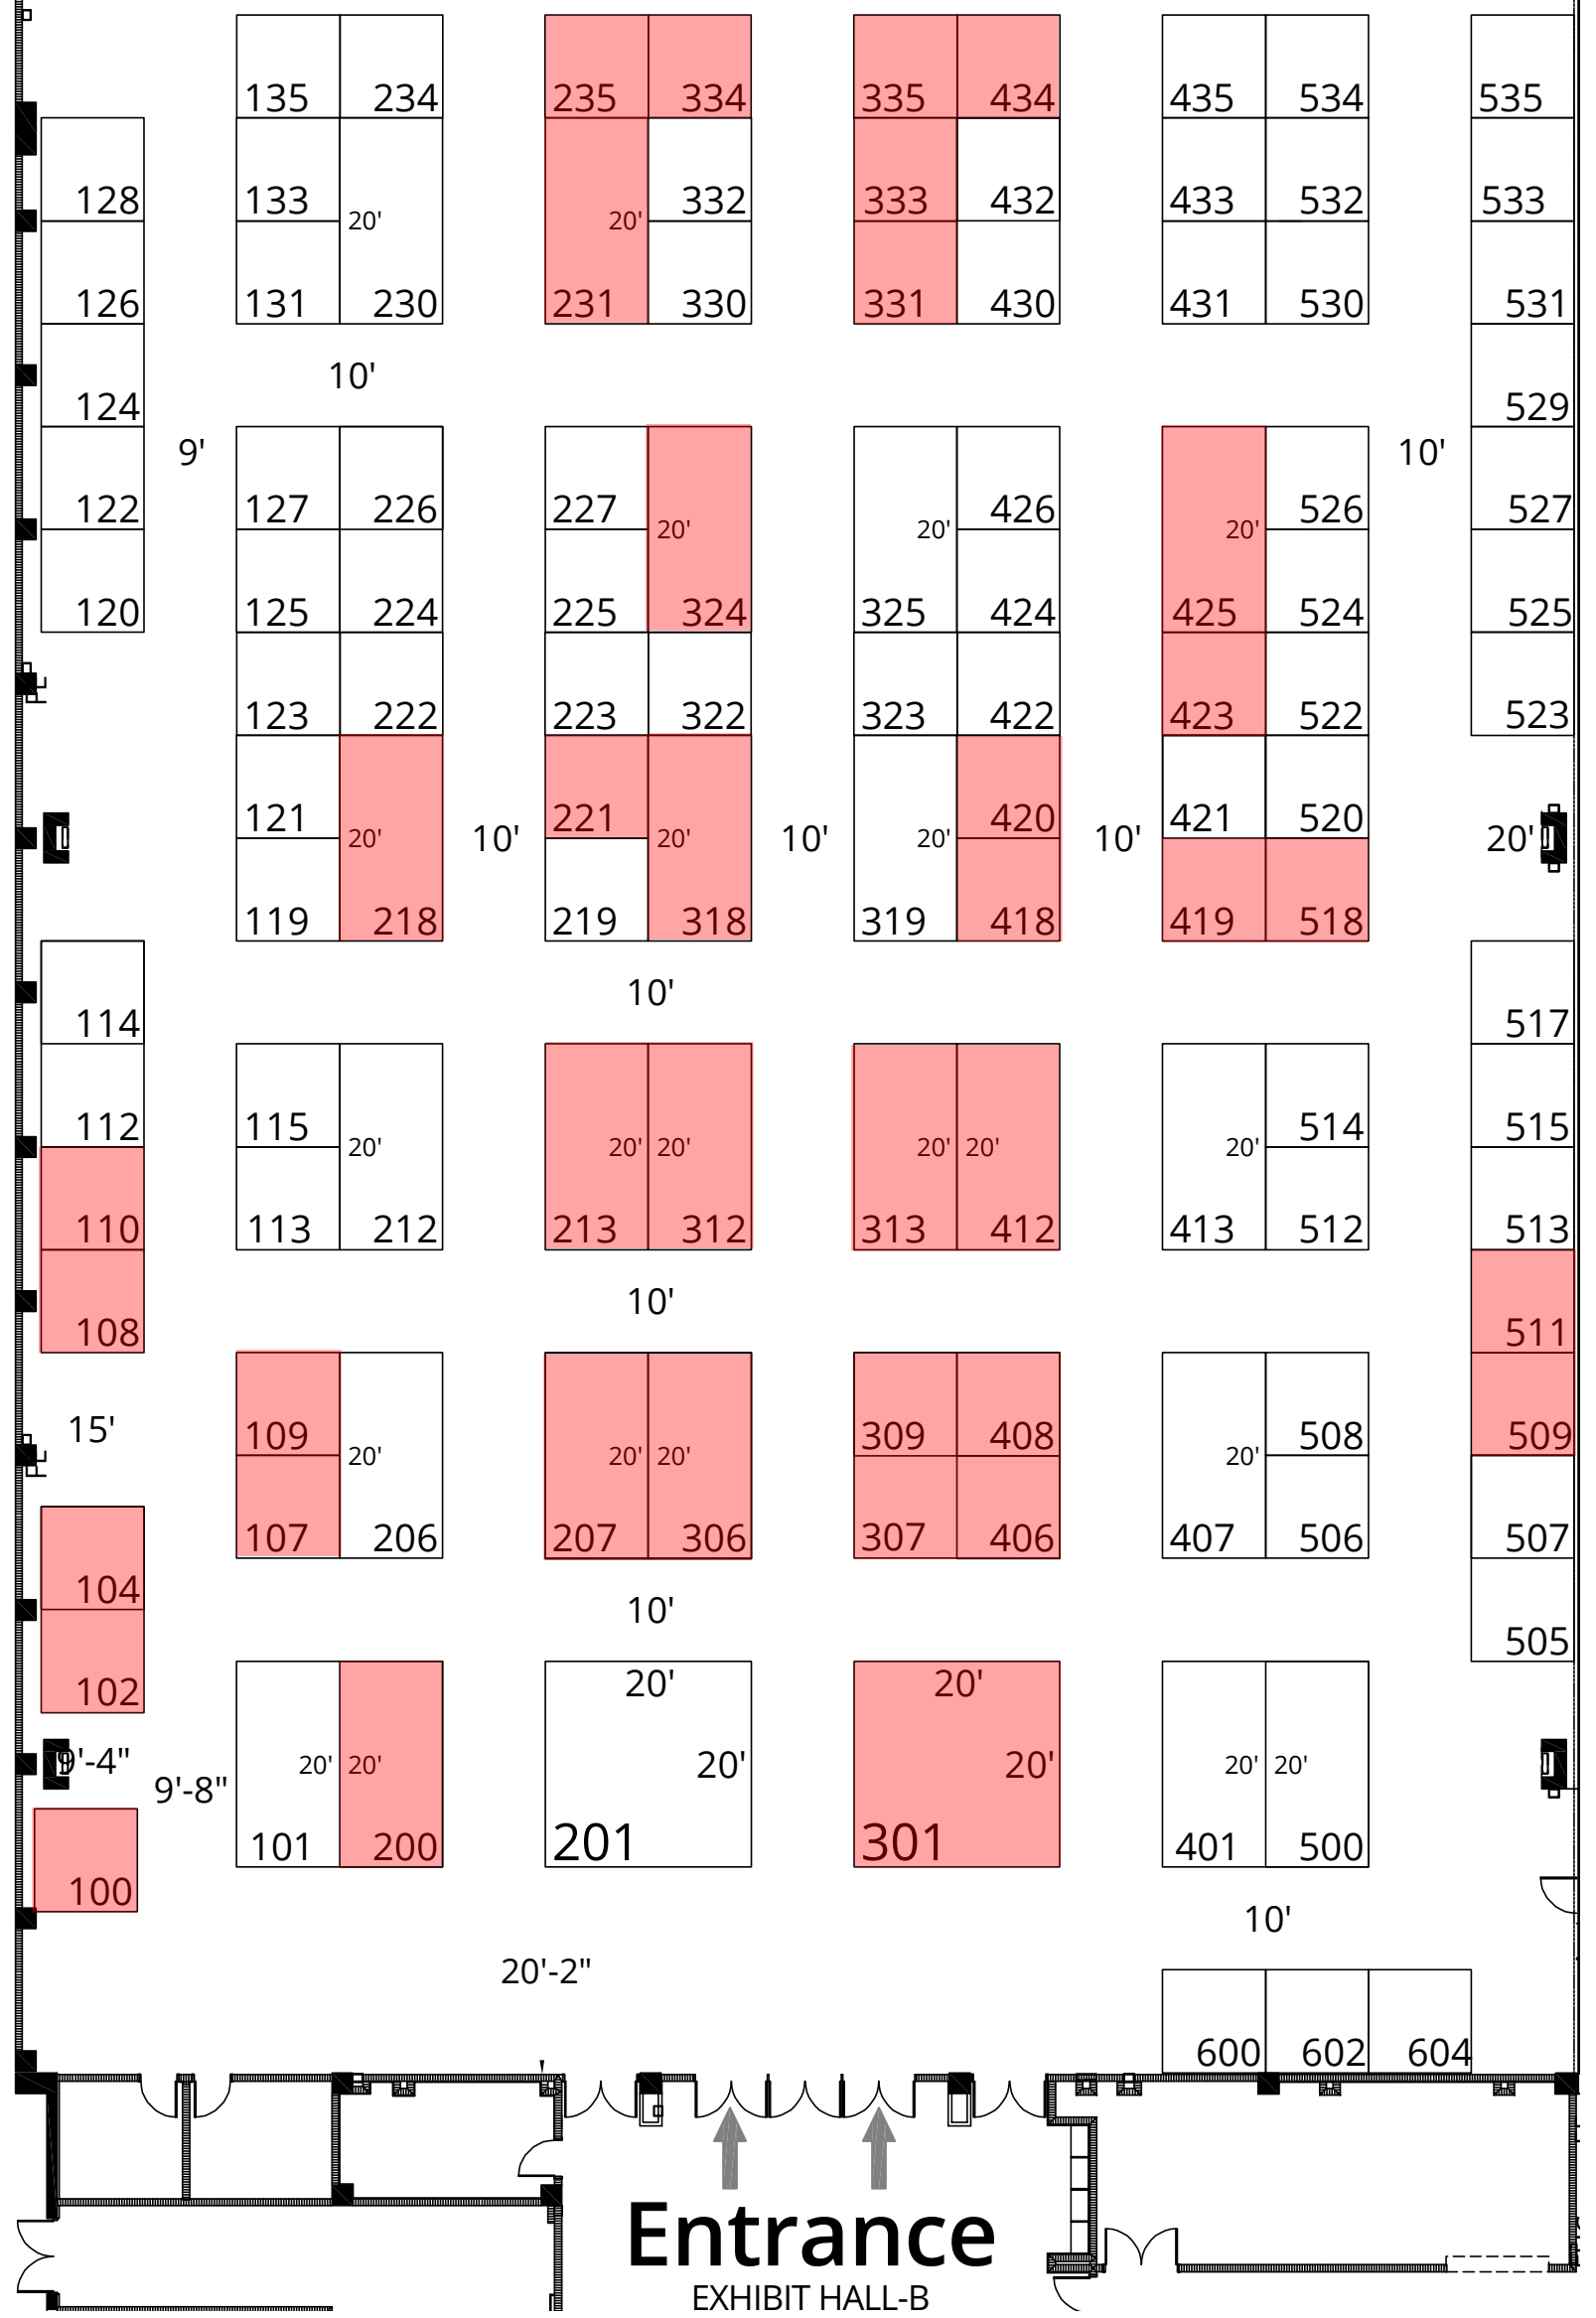

50'
FOOD SERVICE AREA

MAY 31- JUNE 1 2025
WEST PALM BEACH CONVENTION CENTER
WEST PALM BEACH, FL

Every effort has been made to ensure the accuracy of all information contained on this floor plan. However, no warranties, either expressed or implied are made with respect to this floor plan. If the location of building columns, utilities or other architectural components of the facility is a consideration in the construction of an exhibit, it is the sole responsibility of the exhibitor to physically inspect the facility to verify all dimensions and locations.